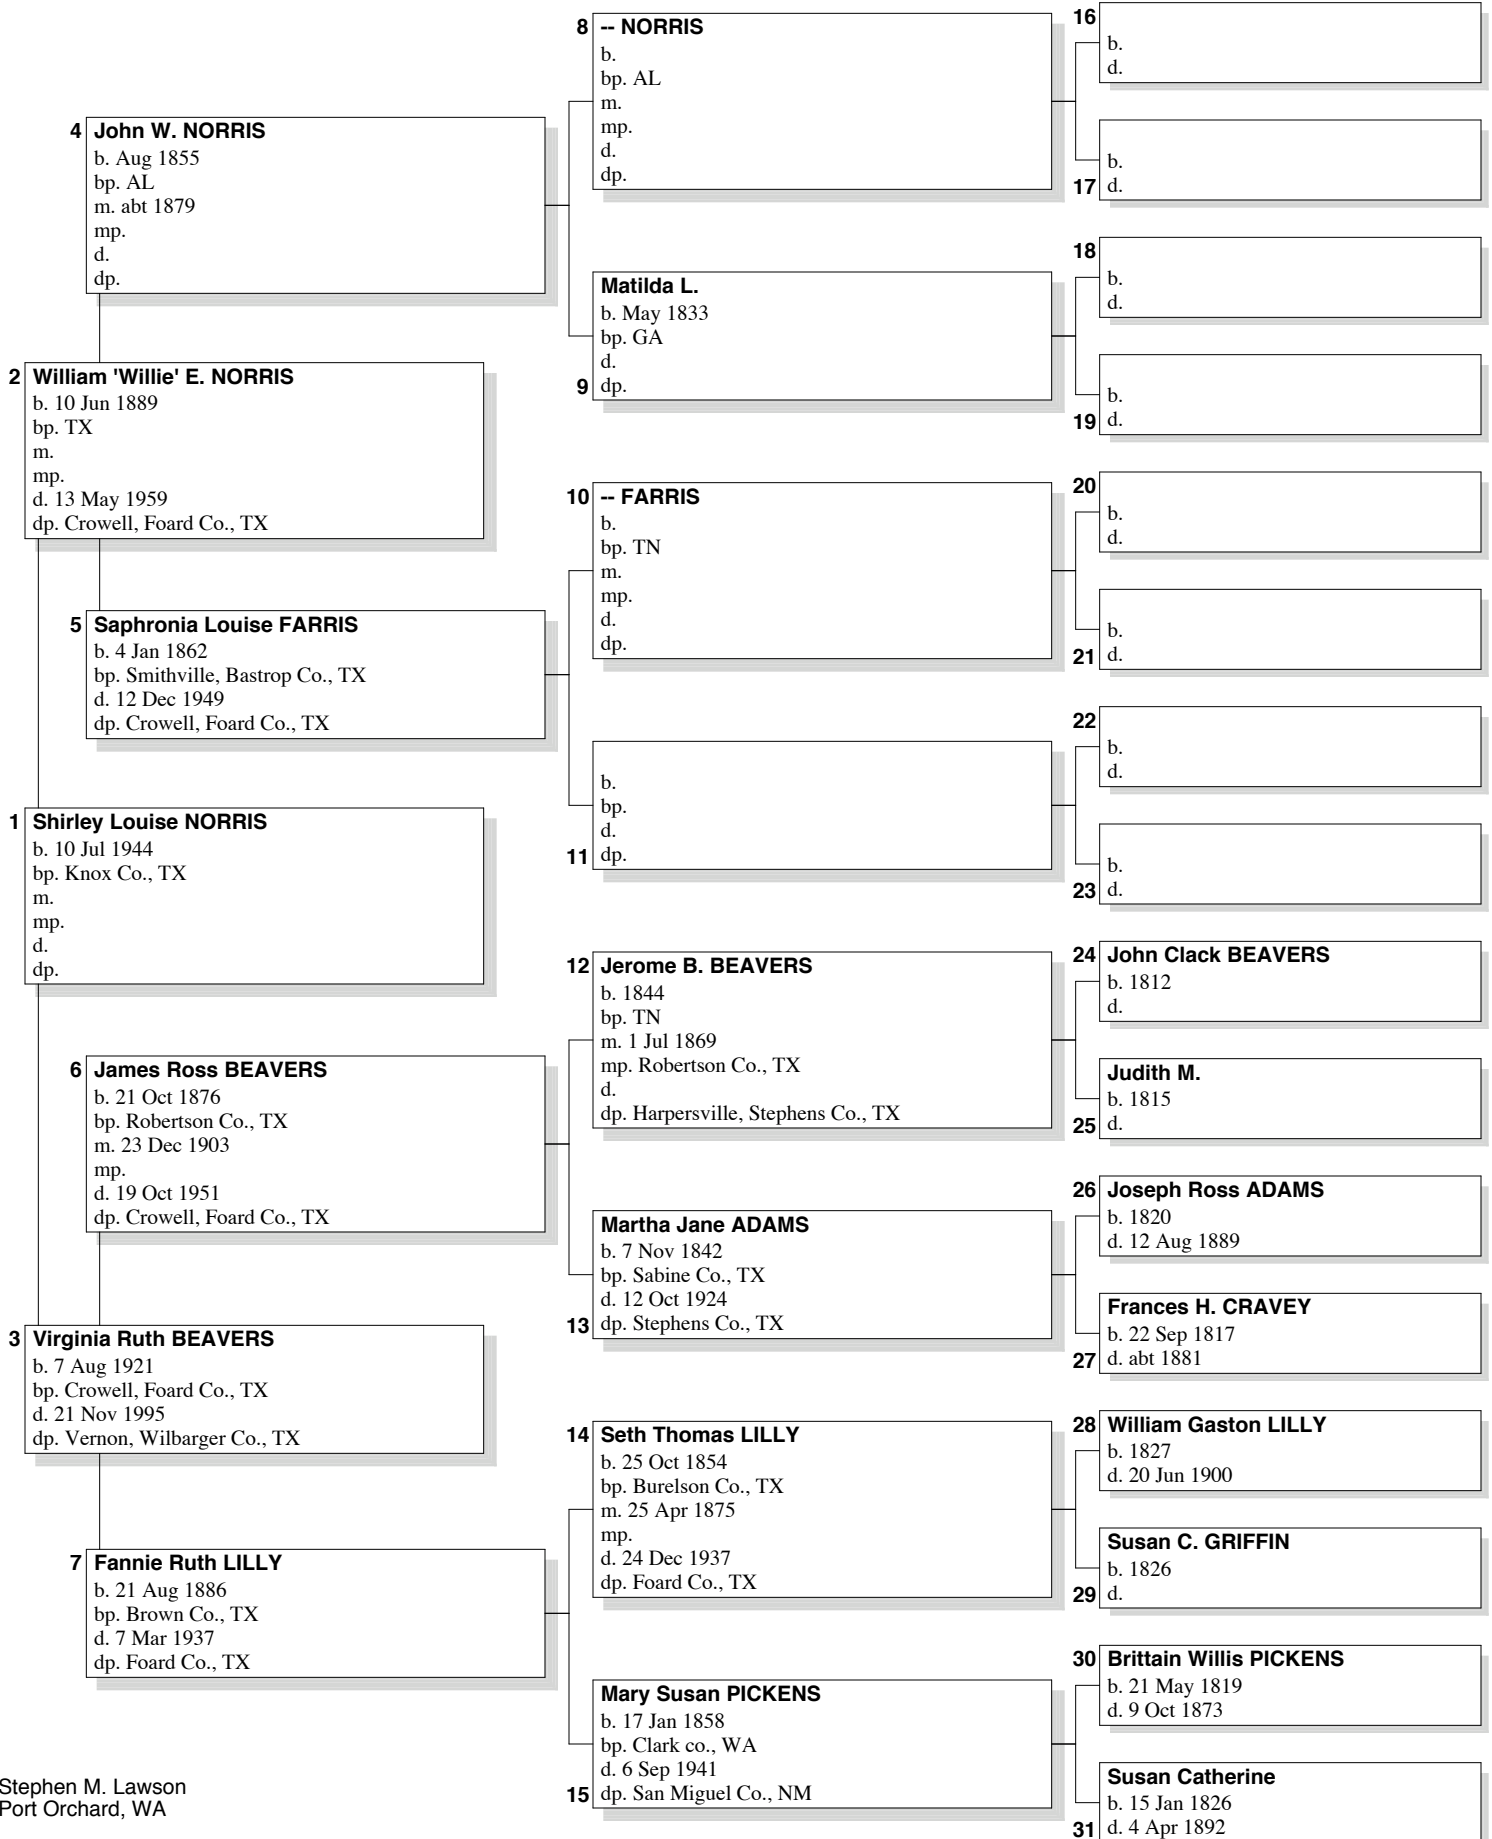

Norris Ancestry Chart

Chart #1

Stephen M. Lawson
Port Orchard, WA

Steve@Kinnexions.com -- Web: Kinnexions.com

Created 28 Mar 2005 with Reunion for Macintosh