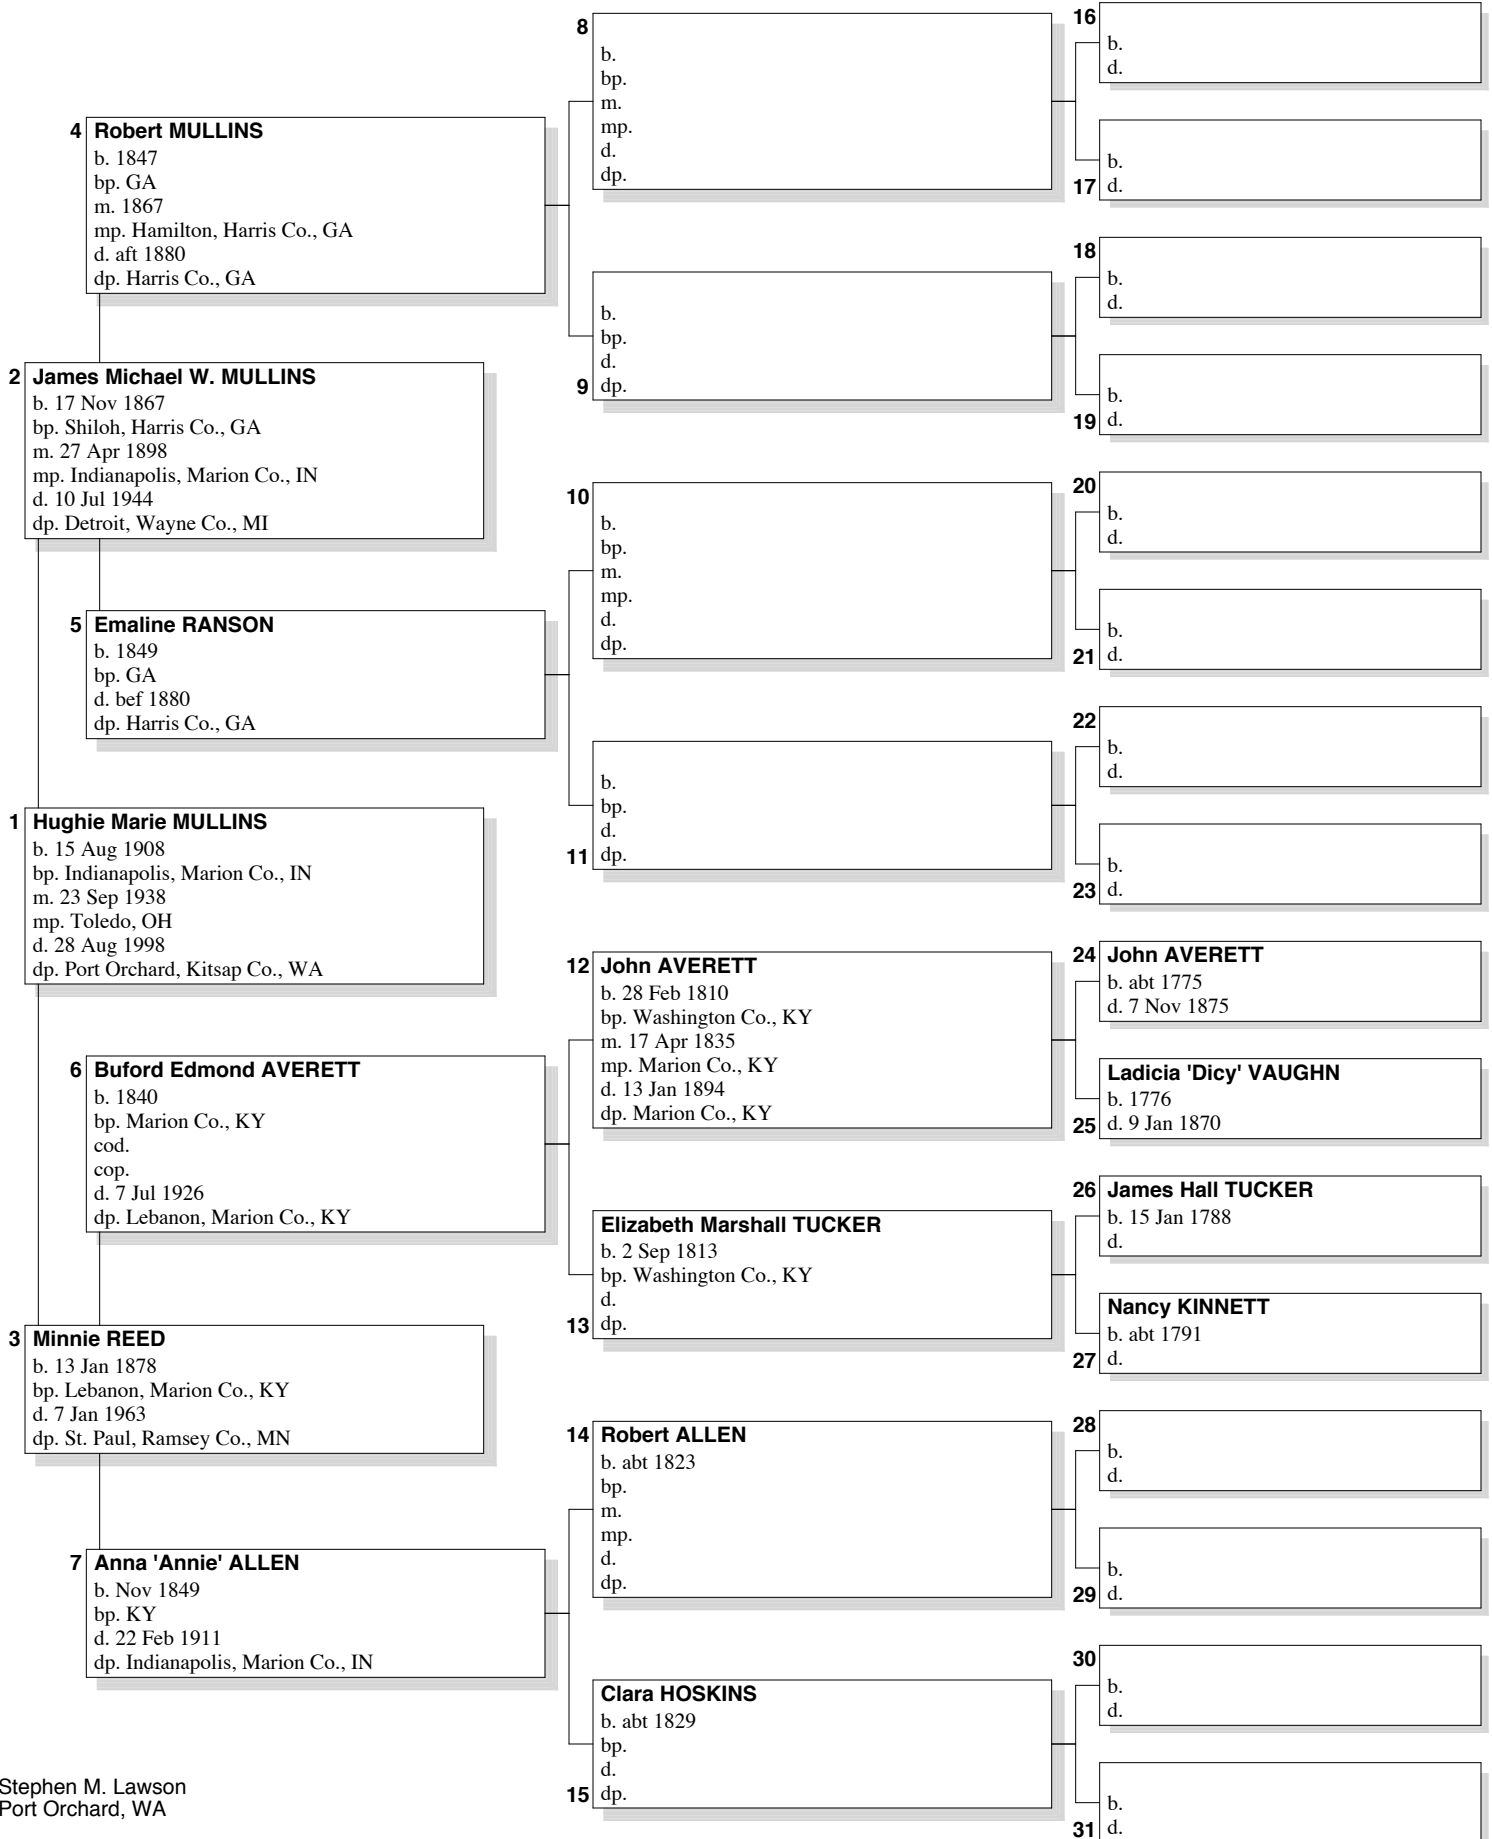

Mullins Ancestry Chart

Chart #1

Stephen M. Lawson
 Port Orchard, WA

Steve@Kinnexions.com -- Web: Kinnexions.com

Created 15 Apr 2005 with Reunion for Macintosh